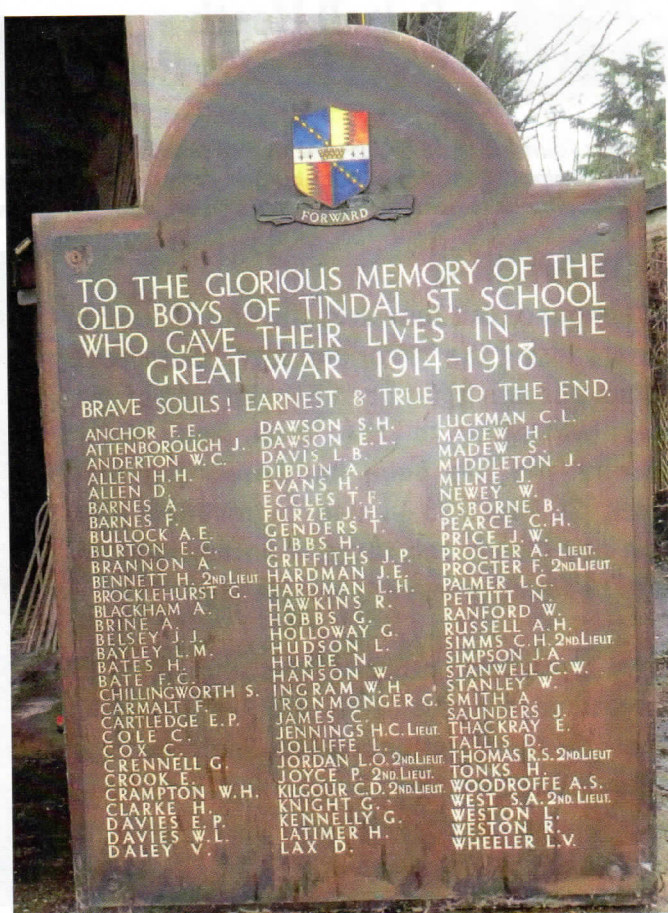

It wasn't common for Junior Schools to erect a memorial to former pupils who were killed in the war, but we have at least one in Balsall Heath. Our latest stopping point for Balsall Heath's WW1 memorials brings us to Tindal Street School.

The memorial is a wooden board/ tablet which has suffered water damage. Its current location is uncertain, but given that the school has disposed of a lot of items in the last few years, it is possible it has been "rescued" and is at somebody's home. The photograph was taken by a Mr. Larkin.

I will ask the school about the location and report an update. It does currently survive somewhere and has been posted online. We can also make out all the names upon it, which are as follows:-

ANCHOR F.E.	DAWSON S.H.
ATTENBOROUGH J.	DAWSON E.L.
ANDERTON W.C.	DAVIS L.B.
ALLEN H.H.	DIBDIN A.
ALLEN D.	EVANS H.
BARNES A.	ECCLES T.F.
BARNES F.	FURZE J.H.
BULLOCK A.E.	GENDERS T.
BURTON E.C.	GIBBS H.
BRANNON A.	GRIFFITHS J.P.
BENNETT H. (2nd Lieut)	HARDMAN J.E.
BROCKLEHURST G.	HARDMAN L.H.
BLACKHAM A.	HAWKINS R.
BRINE A.	HOBBS G.
BELSEY J.J.	HOLLOWAY G.
BAYLEY L.M.	HUDSON L.
BATES H.	HURLE N.
BATE F.C.	HANSON W.
CHILLINGWORTH S.	INGRAM W.H.
CARMALT F.	IRONMONGER G.
CARTLEDGE E.P.	JAMES C.
COLE C.	JENNINGS H.C. (Lieut)
COX C.	JOLLIFFE L.
CRENNELL G.	JORDAN L.O. (2nd Lieut)
CROOK E.	JOYCE P. (2nd Lieut)
CRAMPTON W.H.	KILGOUR C.D. (2nd Lieut)
CLARKE H.	KNIGHT G.
DAVIES E.P.	KENNELLY G.
DAVIES W.L.	LATIMER H.
DALEY V.	LAX D.

LUCKMAN C.L.	WOODROFFE A.S.
MADEW H.	WEST S.A. (2nd Lieut)
MADEW S.	WESTON L.
MIDDLETON J.	WESTON R.
MILNE J.	WHEELER L.V.
NEWAY W.	
OSBORNE B.	
PEARCE C.H.	
PRICE J.W.	
PROCTOR A. (Lieut)	
PROCTOR F. (2nd Lieut)	
PALMER L.C.	
PETTITT N.	
RANFORD W.	
RUSSELL A.H.	
SIMMS C.H. (2nd Lieut)	
SIMPSON J.A.	
STANWELL C.W.	
STANLEY W.	
SMITH A.	
SAUNDERS J.	
THACKRAY E.	
TALLIS D.	
THOMAS R.S. (2nd Lieut)	
TONKS H.